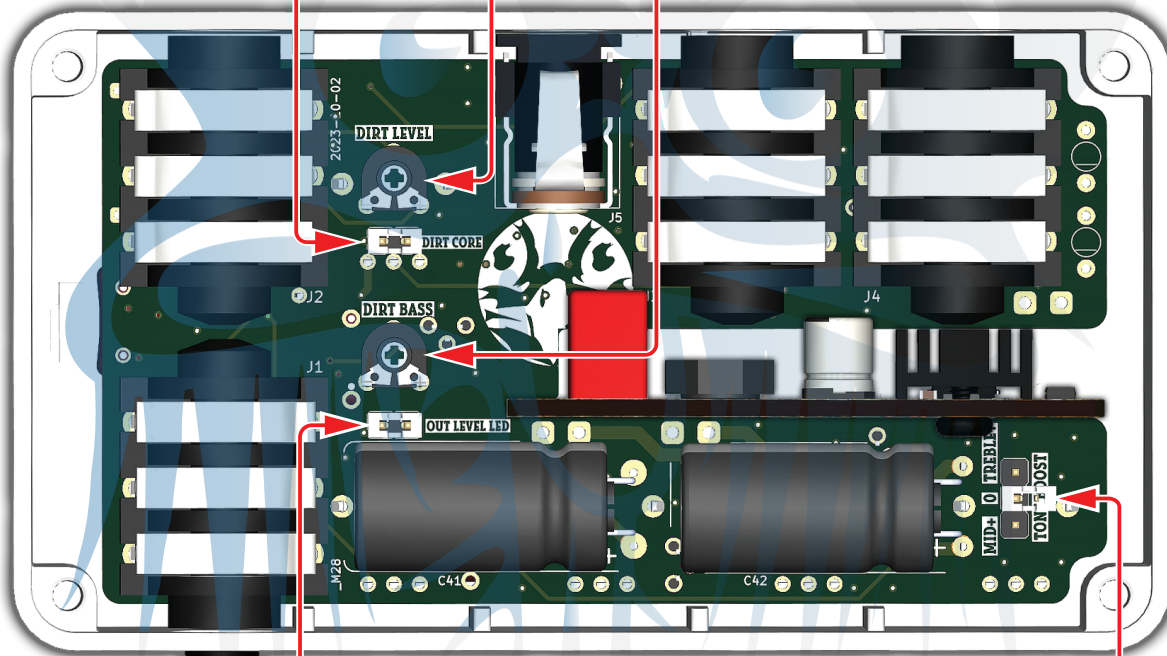

Himmelstrutz GNOME amp Internal Settings

**Dirt Core
Jumper/Switch**
ON/OFF
(ON)*

**Dirt Level
Trimmer**
0-100%
(50-70%)*

**Dirt Bass
Trimmer**
0-100%
(50-70%)*

*** =Default Setting**

**OUT Level LED
Jumper/Switch**
ON/OFF
(ON)*

**Tone Boost
Jumper/Switch**
Mid+/OFF/Treble+
(OFF)*